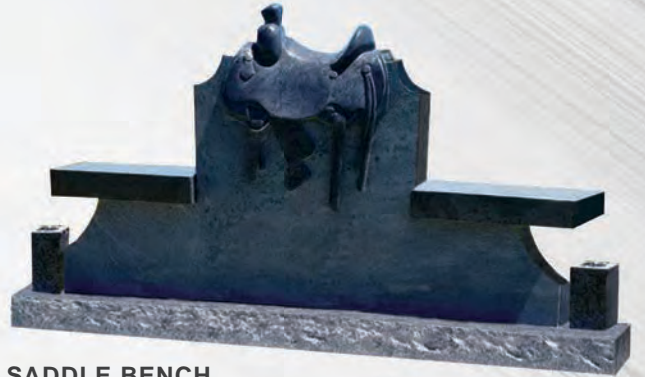

BENCHES

HARP LEG BENCH
BARRE GREY

PARK BENCH
IMPERIAL RED

PEDESTAL BENCH
LIGHT GREY

ROCKSIDE BENCH
LIGHT GREY | IMPERIAL BLACK

SADDLE BENCH
BAHAMA BLUE

WING MEMORIALS

WING HALF SERP
EMERALD PERAL